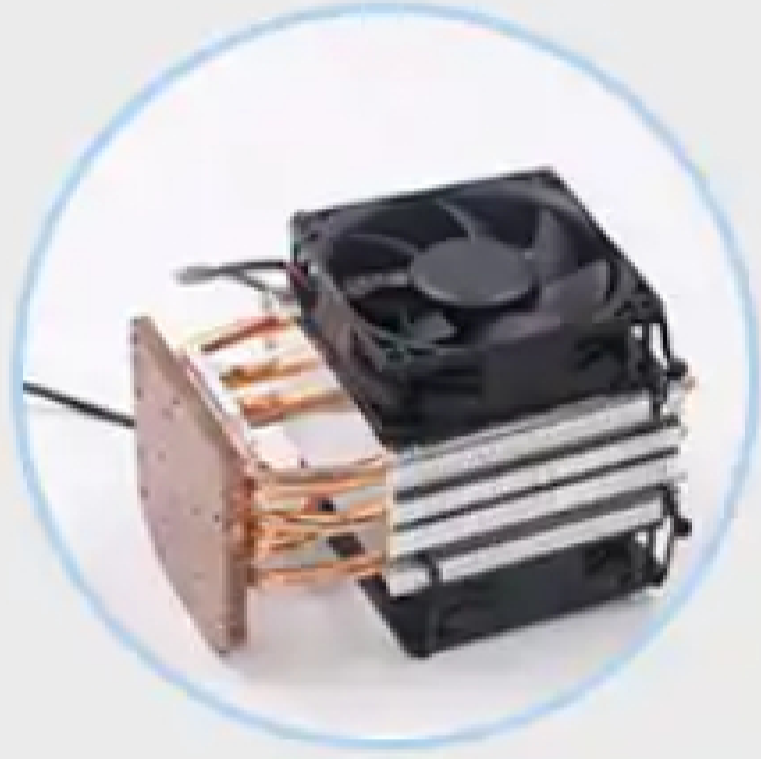

iletişim

www.logoyansit.com

+90 5443099704

LOGO YANSIT

CİHAZI ÖZELLİKLERİ

CPU radiator,
(Aluminum+waterproof fan)

IP67 waterproof
power supply

The whole machine is
made of aluminum alloy