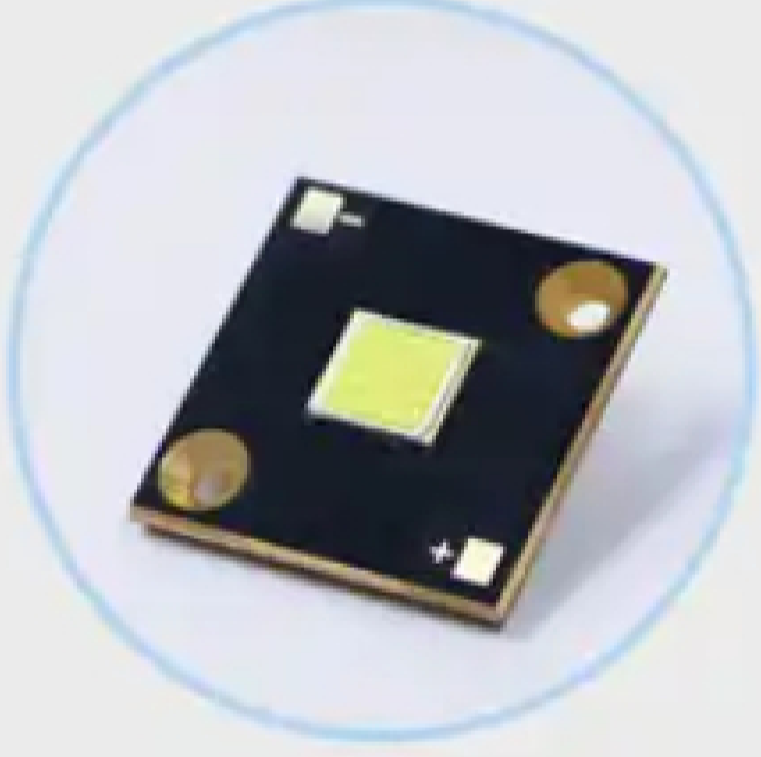

iletişim

www.logoyansit.com

+90 5443099704

LOGO YANSIT

CİHAZI ÖZELLİKLERİ

CPU radiator,
(Aluminum+waterproof fan)

IP67 waterproof
power supply

The whole machine is
made of aluminum alloy